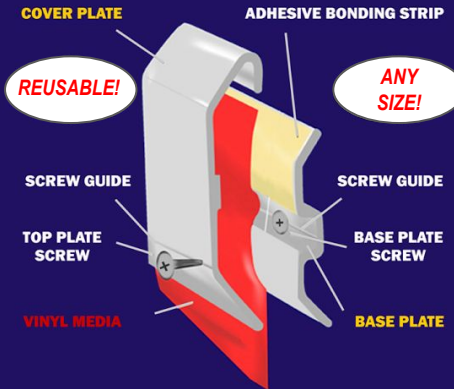

Attach & Remove Vinyl Flex Face & Banner Material with Ease!

Ackland Media Frames are revolutionizing the application process of Vinyl-to-Trucks and Vinyl-to-Walls!

This totally customizable aluminum "Picture Frame" makes attaching and removing non-adhesive vinyl graphics simple, and cost-effective.

We Sell Only to the Sign Industry!

SELL MORE DIGITAL PRINT

Every Frame sale almost guarantees the need for more printed vinyl in the future.

WALLS, TRUCKS & BUILDINGS

Ackland Media Frames work for indoor and outdoor application. Extremely versatile!

SELF TENSIONING, NO MOVING PARTS

Requires no special tools. Uses Vinyl with RAW EDGE. No Hems, grommets, beading, or fabrication of any kind.

GET UNSTUCK FROM STICKY JOBS

Eliminate the nightmare of removing and replacing pressure-sensitive vinyl graphics, by simply covering them quickly and easily with The Ackland Media Frame.